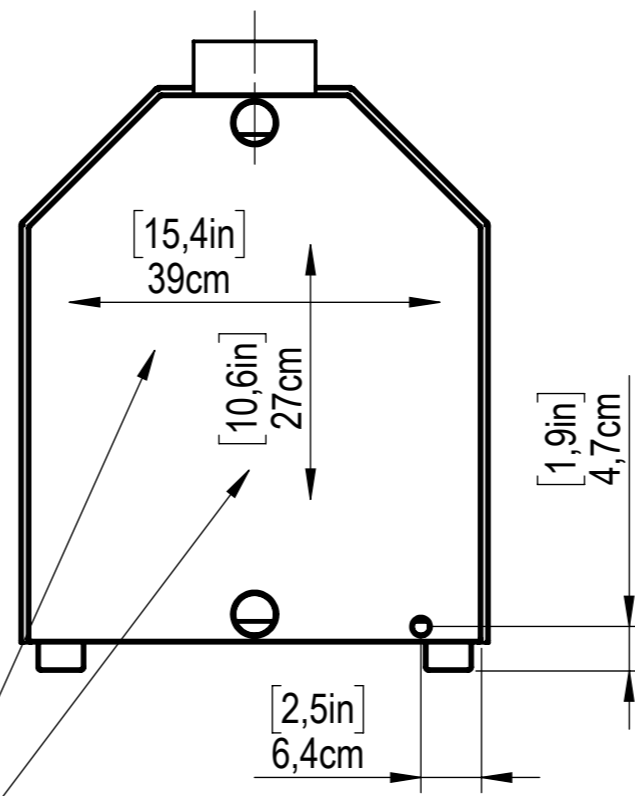

# BFTOC-50, 22kW

Combustion chamber cross-section dimensions