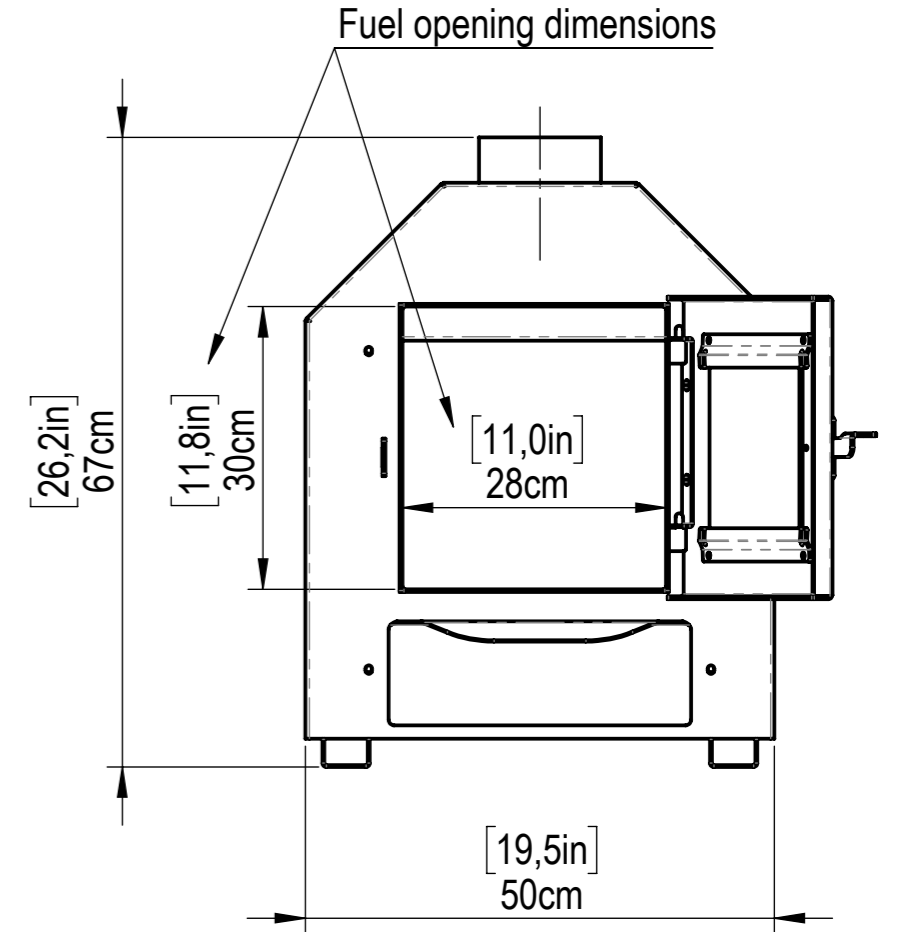

# BFTOC-50, 22kW

Combustion chamber cross-section dimensions