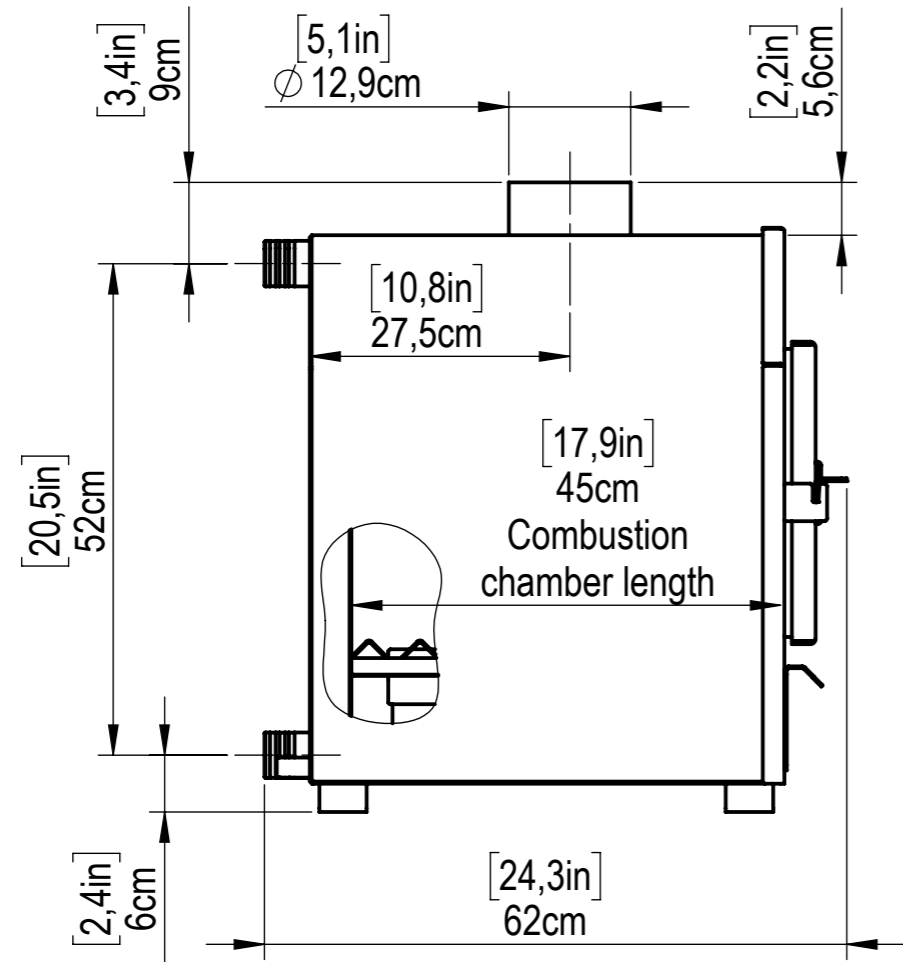

# BFTOC-50, 22kW

Combustion chamber cross-section dimensions